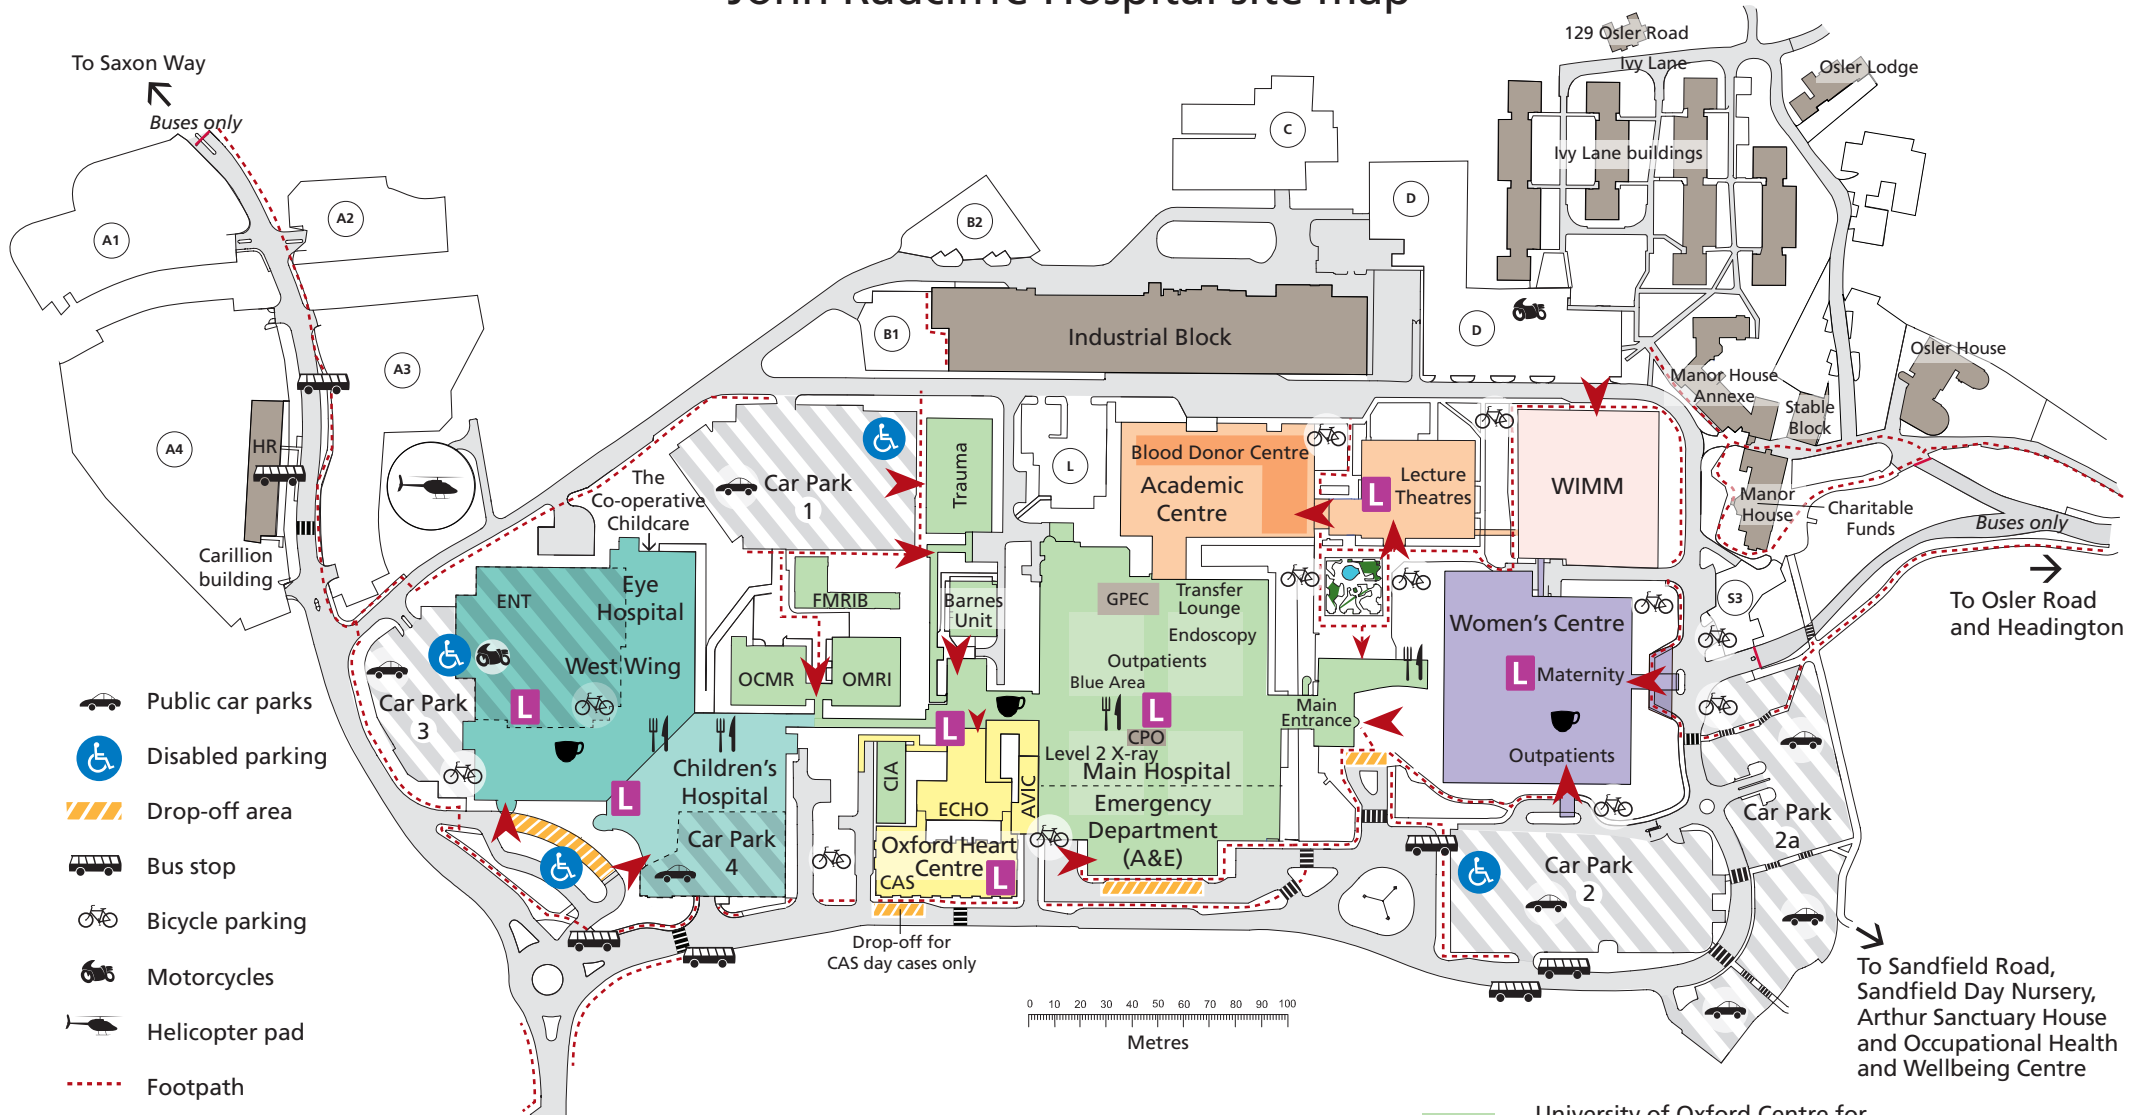

John Radcliffe Hospital site map

- Public car parks
- Disabled parking
- Drop-off area
- Bus stop
- Bicycle parking
- Motorcycles
- Helicopter pad
- Footpath
- Entrances
- Zebra crossing
- Main lifts
- Restaurant / café
- League of Friends

- WIMM Weatherall Institute of Molecular Medicine
- AVIC Acute Vascular Imaging Centre
- CIA Cardiac Investigations Annexe (access via Main Entrance)
- CAS Cardiac Angiography Suite
- OMRI Oxford Magnetic Resonance Imaging Department (MRI)

- OCMR University of Oxford Centre for Clinical Magnetic Resonance Research
- FMRIB Oxford Centre for Functional MRI of the Brain
- GPEC George Pickering Education Centre Level 3
- CPO Car Parking Office
- Staff car parks